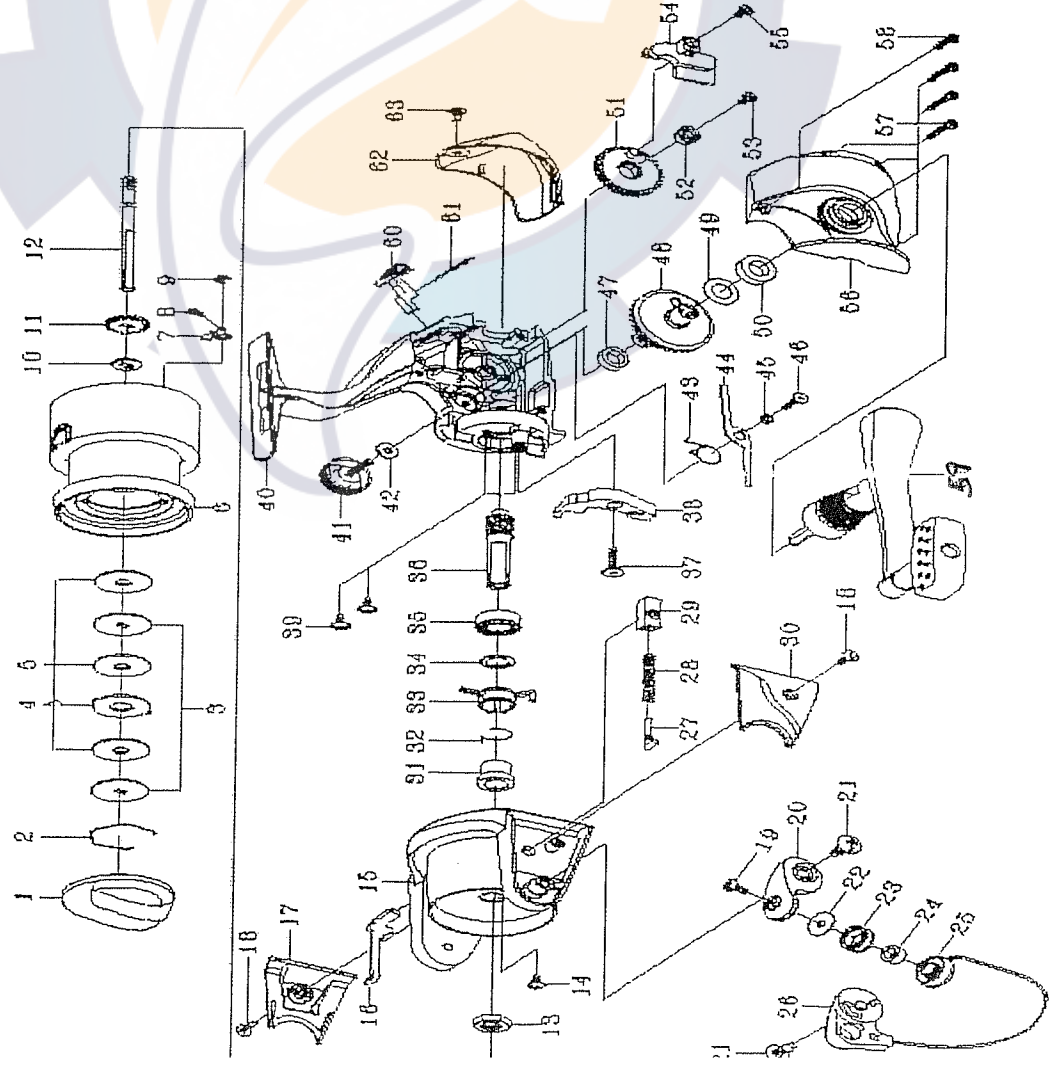

PARTS LIST

NO.	DESCRIPTION	PART NO.	NO.	DESCRIPTION	PART NO.
1	DRACKN/CB	1080729	33	SILENT RING	1080775
2	RETAINER RING	1080741	34	WASHER	1080776
3	WASHER	1080745	35	BALL BEARING	1080777
4	EARED WASHER	1080746	36	PINION GEAR	1080778
5	DRAG WASHER RETAINER RING	1080747	37	SCREW	1080779
6	SPOOL COMPLETE (2-9)	1080750	38	ANTI-REVERSE PAWL	1080780
7	CLICK GEAR	1080748	39	BALL BEARING S/C	1080781
8	CLICK SPRING	1080750	40	BODY	1080796
9	*E-RETAINER	1080751	41	HANDLE SCREW CAP	1080797
10	CLICK WASHER	1080752	42	HANDLE SCREW CAP WASHER	1080798
11	SPOOL CLICK GEAR	1080753	43	ANTI-REVERSE LEVER SPRING	1080783
12	MAIN SHAFT	1080754	44	ANTI-REVERSE LEVER	1080786
13	ROTOR NUT	1080755	45	ANTI-REVERSE LEVER BUSHING	1080787
14	ROTOR NUT SCREW	1080756	46	ANTI-REVERSE LEVER SCREW	1080788
15	ROTOR	1080791	47	BUSHING	1080815
16	BAIL LEVER	1080757	48	DRIVE GEAR	1080816
17	KICKLEVER COVER	1080792	49	WASHER	1080817
18	KICKLEVER COVER S/C	1080760	50	BODY COVER BALL BEARING	1080818
19	BAIL SCREW	1080761	51	OS'ILLATING GEAR	1080819
20	BAIL ARM	1080793	52	OS'ILLATING GEAR BUSHING	1080820
21	SCREW	1080763	53	SCREW	1080821
22	LINE ROLLER WASHER	1080764	54	SLIDER	1080822
23	LINE ROLLER	1080765	55	SLIDER S/C	1080823
24	BUSHING	1080766	56	BODY COVER	1080811
25	BAIL ASSY	1080767	57	BODY COVER SCREW	1080834
26	BAIL HOLDER	1080794	58	BODY COVER SCREW	1080835
27	KICKLEVER	1080768	59	HANDLE ASSY	1080812
28	SPRING	1080770	60	ANTI-REVERSE BUTTON	1080813
29	SLIDER	1080771	61	ANTI-REVERSE BUTTON RETAINER	1080836
30	BAIL ARM COVER	1080795	62	REAR COVER	1080814
31	SILENT BUSHING	1080773	63	REAR COVER S/C	1080827
32	SILENT SPRING	1080774			

ABU GARCIA BRUISER COMBO REEL